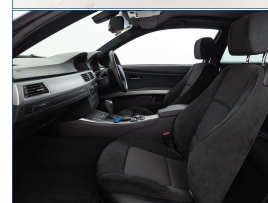

2009 BMW 320i COUPE! MSPORT! NZ GPS &

VEHICLE INFORMATION

Cash Price

Includes GST
Excludes on-road costs of $500

$13,999

Note: A Clean Car fee/rebate does not apply to this vehicle

Finance may be available on this vehicle. Ask one of our friendly staff for more information.

Gain peace of mind with Mechanical Breakdown Insurance. Ask us how.

Body

2 door, Coupe

Odometer

91,000 km

Engine

2000 cc, Internal Combustion

Fuel Type

Petrol

Transmission

Automatic, Rear Wheel

Wheels

Factory Alloys

VIN

-

Reg No.

-

Ext Colour

Blue

History

Ex-Overseas

Seats

4 seats, Cloth

Interior

Black, M Sport

Audio

-

Stock ID

3040

Exterior Features

- » Alloy wheels
- » Body Kit (Factory)
- » Central locking
- » Electric Mirrors (Retractable)
- » Face Lift Model
- » Fog Lights
- » Remote Locking
- » Smart Key System

Interior Features

- » 6 Airbags
- » Air Bag(s)
- » Air Conditioning
- » All Electrics
- » AUX input
- » CD player
- » CD/Stereo
- » Central Locking
- » Child seat anchor points
- » Climate Control
- » Digital Display

Mechanical Features

- » 4 cylinder
- » ABS brakes
- » EFI
- » Electric Mirrors
- » Electric Windows
- » Overdrive
- » Power steering
- » Stability Control
- » Traction Control

Universal Imports

REGISTERED MOTOR VEHICLE TRADER

Universal Imports, Phone 09 8354783, Email sales@universalimports.co.nz
183 central park drive, Henderson, Auckland 0612, New Zealand
www.universalimports.co.nz