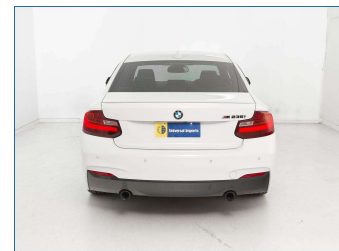

# 2014 BMW M235i Coupe NZ GPS! NZ Radio!

**Purchase Price** **\$28,999**

Includes GST  
Excludes on-road costs of \$500 Note: A Clean Car fee/rebate does not apply to this vehicle

Finance may be available on this vehicle. Ask one of our friendly staff for more information.

**Body Style**  
2 door, Coupe

**Odometer**  
75,000 km

**Engine**  
3000 cc, Internal Combustion

**Fuel Type**  
Petrol

**Transmission**  
Automatic, Rear Wheel

**Wheels**  
Factory Alloys

**VIN**  
-

**Interior**  
Black, M Sport

**Safety**

Based on 2023 UCSR rating for 12-19 models

**Reg No.**  
-

**Ext Colour**  
White

**History**  
Ex-Overseas

**Seats**  
4 seats, Alcantara

**CO2 Emissions**  
★★★★☆  
205 grams/km

**Energy Economy**  
★★☆☆☆  
Annual fuel cost of \$3,450  
8.8L per 100km