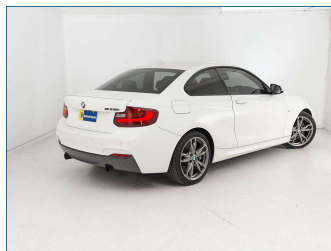

# 2014 BMW M235i Coupe NZ GPS! NZ Radio!

**Purchase Price** **\$28,999**

Includes GST  
Excludes on-road costs of \$500 Note: A Clean Car fee/rebate does not apply to this vehicle

Finance may be available on this vehicle. Ask one of our friendly staff for more information.

**Body Style**  
2 door, Coupe

**Odometer**  
75,000 km

**Engine**  
3000 cc, Internal Combustion

**Fuel Type**  
Petrol

**Transmission**  
Automatic, Rear Wheel

**Wheels**  
Factory Alloys

**VIN**  
-

**Interior**  
Black, M Sport

**Safety**

Based on 2023 UCSR rating for 12-19 models

**Reg No.**  
-

**Ext Colour**  
White

**History**  
Ex-Overseas

**Seats**  
4 seats, Alcantara

**CO2 Emissions**  
★★★★☆  
205 grams/km

**Energy Economy**  
★★☆☆☆  
Annual fuel cost of \$3,450  
8.8L per 100km