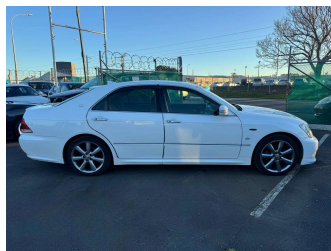

# 2004 Toyota CROWN ATHLETE

**Purchase Price** **\$7,999**

Includes GST  
Excludes on-road costs of \$500

Finance may be available on this vehicle. Ask one of our friendly staff for more information.

Gain peace of mind with Mechanical Breakdown Insurance. **Ask us how.**

Body Style  
**4 door, Sedan**

Odometer  
**202,540 km**

Engine  
**3000 cc, Internal Combustion**

Fuel Type  
**Petrol**

Transmission  
**Automatic, Rear Wheel**

Wheels  
**Factory Alloys**

VIN  
**7AT0H60BX16028007**