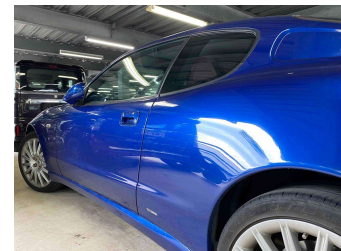

2002 Maserati 4200 Cambio Corsa Coupe

Purchase Price **$39,999**

Includes GST
Excludes on-road costs of $500 Note: A Clean Car fee/rebate does not apply to this vehicle

Finance may be available on this vehicle. Ask one of our friendly staff for more information.

Gain peace of mind with Mechanical Breakdown Insurance. **Ask us how.**

1. **Top features**
2. » 32 Valve
   - » 8 cylinder
   - » ABS brakes
   - » Air Bag(s)
   - » Air Conditioning
   - » Alloy wheels
   - » Body Kit (Factory)
   - » CD/Stereo
   - » Central locking
   - » Central Locking
   - » Climate Control
   - » Driver airbag
   - » EFI
   - » Electric Mirrors
   - » Electric Mirrors (Retr...
   - » Electric Windows
   - » Fog Lights
   - » Overdrive

Body Style
2 door, Coupe

Odometer
61,000 km

Engine
4200 cc, Internal Combustion

Fuel Type
Petrol

Transmission
Automatic, Rear Wheel

Wheels
Factory Alloys

VIN
-

Interior
Burgundy, Leather

Safety
-

Reg No.
-

Ext Colour
Blue

History
Ex-Overseas

Seats
4 seats, Leather

CO2 Emissions
-

Energy Economy
☆☆☆☆☆☆

Annual fuel cost not available

Energy consumption unknown.

Stock ID: 3247

Universal Imports | Phone 09 835 4783 | Email sales@universalimports.co.nz
183 Central Park Drive, Henderson, Auckland 0610, New Zealand
www.universalimports.co.nz