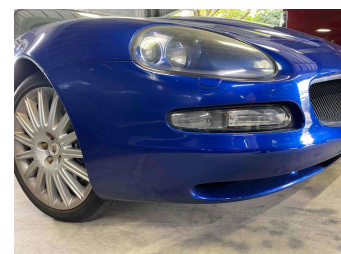

# 2002 Maserati 4200 Cambio Corsa Coupe

**Purchase Price** **\$39,999**

Includes GST  
Excludes on-road costs of \$500

Finance may be available on this vehicle. Ask one of our friendly staff for more information.

Body Style  
**2 door, Coupe**

Odometer  
**61,000 km**

Engine  
**4200 cc, Internal Combustion**

Fuel Type  
**Petrol**

Transmission  
**Automatic, Rear Wheel**

Wheels  
**Factory Alloys**

VIN  
-

Interior  
**Burgundy, Leather**

Safety  
-

Reg No.  
-

Ext Colour  
**Blue**

History  
**Ex-Overseas**

Seats  
**4 seats, Leather**

CO2 Emissions  
-

Energy Economy  
☆☆☆☆☆☆  
**Annual fuel cost not available**

Energy consumption unknown.