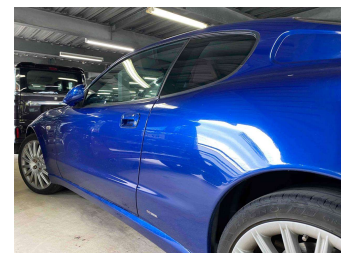

2002 Maserati 4200 Cambio Corsa Coupe

Purchase Price **$39,999**

Includes GST
Excludes on-road costs of $500

Finance may be available on this vehicle. Ask one of our friendly staff for more information.

Gain peace of mind with Mechanical Breakdown Insurance. **Ask us how.**

1. **Top features**
2. » 32 Valve
   - » 8 cylinder
   - » ABS brakes
   - » Air Bag(s)
   - » Air Conditioning
   - » Alloy wheels
   - » Body Kit (Factory)
   - » CD/Stereo
   - » Central locking
   - » Central Locking
   - » Climate Control
   - » Driver airbag
   - » EFI
   - » Electric Mirrors
   - » Electric Mirrors (Retr...
   - » Electric Windows
   - » Fog Lights
   - » Overdrive

Body Style
2 door, Coupe

Odometer
61,000 km

Engine
4200 cc, Internal Combustion

Fuel Type
Petrol

Transmission
Automatic, Rear Wheel

Wheels
Factory Alloys

VIN
-

Interior
Burgundy, Leather

Safety
-

Reg No.
-

Ext Colour
Blue

History
Ex-Overseas

Seats
4 seats, Leather

CO2 Emissions
-

Energy Economy
☆☆☆☆☆☆
Annual fuel cost not available

Energy consumption unknown.

Stock ID: 3247

Universal Imports | Phone 09 835 4783 | Email sales@universalimports.co.nz
183 Central Park Drive, Henderson, Auckland 0610, New Zealand
www.universalimports.co.nz