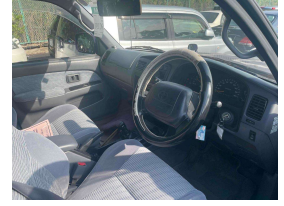

1996 Toyota HILUX SURF SSR-X 4WD

VEHICLE INFORMATION

Cash Price

Includes GST

\$16,999

+ on-road-costs of \$500

Finance may be available on this vehicle. Ask one of our friendly staff for more information.

Gain peace of mind with Mechanical Breakdown Insurance. Ask us how.

Ext Colour

NAVYBLUE2TONE

History

Ex-Overseas

Seats

5 seats, Cloth

Interior

Grey, Cloth