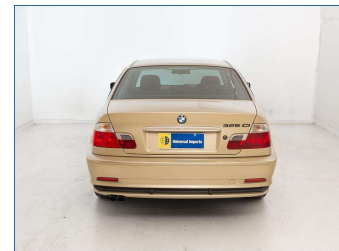

2001 BMW 325Ci NZ NEW E46 Coupe

Purchase Price

\$7,999

Includes GST
Excludes on-road costs of \$500

Note: A Clean Car fee/rebate does not apply to this vehicle

Finance may be available on this vehicle. Ask one of our friendly staff for more information.

Body Style

2 door, Coupe

Odometer

197,125 km

Engine

2500 cc, Internal Combustion

Fuel Type

Petrol