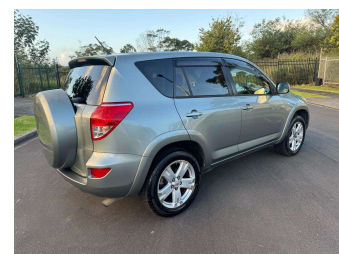

2006 Toyota RAV4 2.4L AWD new tires

Purchase Price

\$7,499

Includes GST
Excludes on-road costs of \$500

Finance may be available on this vehicle. Ask one of our friendly staff for more information.

Gain peace of mind with Mechanical Breakdown Insurance. **Ask us how.**

Body Style

5 door, SUV / 4x4

Odometer

204,228 km

Engine

2400 cc, Internal Combustion

Fuel Type

Petrol