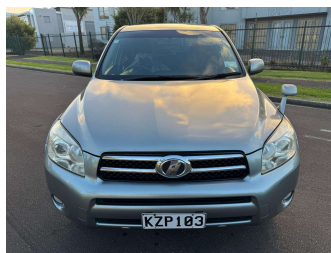

2006 Toyota RAV4 2.4L AWD new tires

Purchase Price

\$7,499

Includes GST
Excludes on-road costs of \$500

Finance may be available on this vehicle. Ask one of our friendly staff for more information.

Gain peace of mind with Mechanical Breakdown Insurance. **Ask us how.**

Body Style

5 door, SUV / 4x4

Odometer

204,228 km

Engine

2400 cc, Internal Combustion

Fuel Type

Petrol

Transmission

Automatic, All Wheel Drive

Wheels

Factory Alloys

VIN

7AT0H61XX17004424

Interior

Black, Cloth