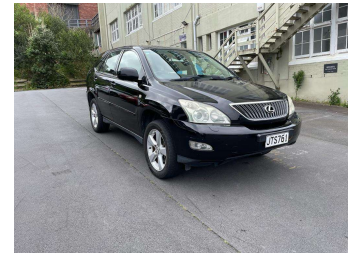

# 2006 Lexus RX300 4WD Towbar Toyota Harrier

**Purchase Price** **\$10,999**

Includes GST  
Excludes on-road costs of \$500 Note: A Clean Car fee/rebate does not apply to this vehicle

Finance may be available on this vehicle. Ask one of our friendly staff for more information.

Body Style  
**5 door, SUV / 4x4**

Odometer  
**132,000 km**

Engine  
**3000 cc, Internal Combustion**

Fuel Type  
**Petrol**

Transmission  
**Automatic, All Wheel Drive**

Wheels  
**Factory Alloys**

VIN  
-