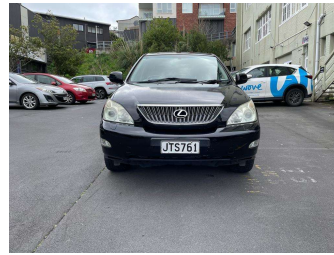

# 2006 Lexus RX300 4WD Towbar Toyota Harrier

**Purchase Price** **\$10,999**

Includes GST  
Excludes on-road costs of \$500 Note: A Clean Car fee/rebate does not apply to this vehicle

Finance may be available on this vehicle. Ask one of our friendly staff for more information.

Body Style  
**5 door, SUV / 4x4**

Odometer  
**132,000 km**

Engine  
**3000 cc, Internal Combustion**

Fuel Type  
**Petrol**

Transmission  
**Automatic, All Wheel Drive**

Wheels  
**Factory Alloys**

VIN  
-