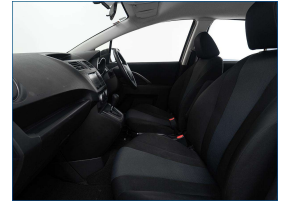

2016 Mazda Premacy 20C

VEHICLE INFORMATION

Cash Price

Includes GST

$13,999

+ on-road-costs of $500

Finance may be available on this vehicle.

Ask one of our friendly staff for more information.

Gain peace of mind with Mechanical Breakdown Insurance. Ask us how.

Body

5 door, People Movers

Odometer

71,000 km

Engine

2000 cc, Internal Combustion

Fuel Type

Petrol

Transmission

Automatic, Front Wheel

Wheels

16", Hubcap

VIN

-

Reg No.

-

Ext Colour

Grey

History

Ex-Overseas

Seats

7 seats, Cloth

Interior

Charcoal, Cloth

Audio

CD Player

Stock ID

2846

Exterior Features

- » Alloy wheels
- » Body Kit (Factory)
- » Central locking
- » Dual Power Sliding Doors
- » Electric Mirrors (Retractable)
- » Face Lift Model
- » Fog Lights
- » Rear Wiper
- » Remote Locking
- » Reversing Camera
- » Spoiler

Interior Features

- » Air Bag(s)
- » Air Conditioning
- » CD/Stereo
- » Central Locking
- » Child seat anchor points
- » Climate Control
- » Driver airbag
- » Isofix
- » Passenger airbag
- » Stereo
- » Tinted Windows

Mechanical Features

- » 16 Valve
- » 4 cylinder
- » ABS brakes
- » EFI
- » Electric Mirrors
- » Electric Windows
- » Overdrive
- » Power steering
- » Stability Control
- » Traction Control

Universal Imports

UNIVERSAL MOTOR VEHICLE TRADING

Universal Imports, Phone 09 8354783, Email sales@universalimports.co.nz

183 central park drive, Henderson, Auckland 0612, New Zealand

www.universalimports.co.nz