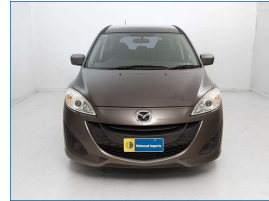

2016 Mazda Premacy 20C

VEHICLE INFORMATION

Cash Price

Includes GST

\$13,999

+ on-road-costs of \$500

Finance may be available on this vehicle.

Ask one of our friendly staff for more information.

Gain peace of mind with Mechanical Breakdown Insurance. Ask us how.

Body

5 door, People Movers

Odometer

71,000 km

Engine

2000 cc, Internal Combustion

Fuel Type

Petrol

Transmission

Automatic, Front Wheel

Wheels

16", Hubcap

VIN

-

Reg No.

-

Ext Colour

Grey

History

Ex-Overseas

Seats

7 seats, Cloth

Interior