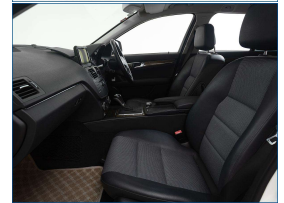

2008 MERCEDES BENZ C 200 KOMPRESSOR

VEHICLE INFORMATION

Cash Price

Includes GST

$11,999

+ on-road-costs of $500

Finance may be available on this vehicle.

Ask one of our friendly staff for more information.

Gain peace of mind with Mechanical Breakdown Insurance. Ask us how.

Body

5 door, Station Wagon

Odometer

92,000 km

Engine

1800 cc, Internal Combustion

Fuel Type

Petrol

Transmission

Automatic, Rear Wheel

Wheels

17", Factory Alloys

VIN

-

Reg No.

-

Ext Colour

White

History

Ex-Overseas

Seats

5 seats, Half Leather

Interior

Black, Leather

Audio

CD Player

Stock ID

2865

Exterior Features

- » Alloy wheels
- » Body Kit (Factory)
- » Central locking
- » Electric Mirrors (Retractable)
- » Fog Lights
- » Rear Wiper
- » Remote Locking
- » Reversing Camera
- » Roof Rails
- » Spoiler

Interior Features

- » Air Bag(s)
- » Air Conditioning
- » All Electrics
- » Bluetooth
- » CD/Stereo
- » Central Locking
- » Child seat anchor points
- » Climate Control
- » Driver airbag
- » Electric Seats
- » Factory CD

Mechanical Features

- » 16 Valve
- » 4 cylinder
- » ABS brakes
- » Cruise Control
- » EFI
- » Electric Mirrors
- » Electric Windows
- » Kompressor
- » Overdrive
- » Power steering
- » Stability Control

Universal Imports

UNIVERSAL MOTOR VEHICLE TRADING

Universal Imports, Phone 09 8354783, Email sales@universalimports.co.nz
183 central park drive, Henderson, Auckland 0612, New Zealand
www.universalimports.co.nz