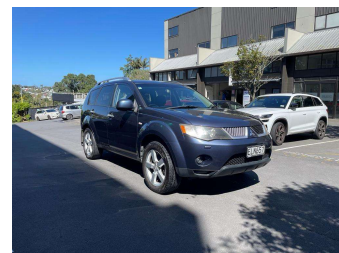

2008 Mitsubishi Outlander XLS V6 Towbar! 7 Seater!

Purchase Price **\$8,999**
Includes GST
 Excludes on-road costs of \$500

Finance may be available on this vehicle. Ask one of our friendly staff for more information.

Body Style
5 door, SUV / 4x4

Odometer
177,000 km

Engine
3000 cc, Internal Combustion

Fuel Type
Petrol

Transmission
Automatic, 4WD

Wheels
Factory Alloys

VIN
 -

Interior
Black, Cloth