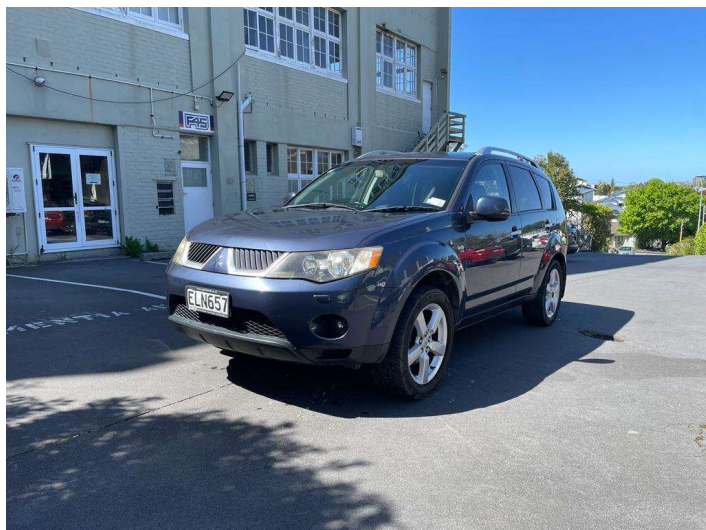

2008 Mitsubishi Outlander XLS V6 Towbar! 7 Seater!

Purchase Price **\$8,999**
Includes GST
 Excludes on-road costs of \$500

Finance may be available on this vehicle. Ask one of our friendly staff for more information.

Body Style
5 door, SUV / 4x4

Odometer
177,000 km

Engine
3000 cc, Internal Combustion

Fuel Type
Petrol

Transmission
Automatic, 4WD

Wheels
Factory Alloys

VIN
 -

Interior
Black, Cloth