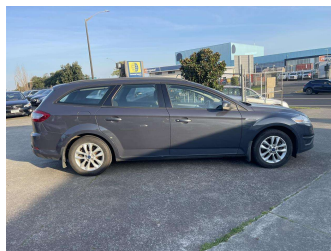

2013 Ford Mondeo Wagon 2.3L NZ New

Purchase Price **\$8,999**

Includes GST
Excludes on-road costs of \$500

Note: A Clean Car fee/rebate does not apply to this vehicle

Finance may be available on this vehicle. Ask one of our friendly staff for more information.

Body Style
5 door, Station Wagon

Odometer
152,000 km

Engine
2300 cc, Internal Combustion

Fuel Type
Petrol

Transmission
Automatic, Front Wheel

Wheels
Factory Alloys

VIN
-

Interior
Black, Cloth