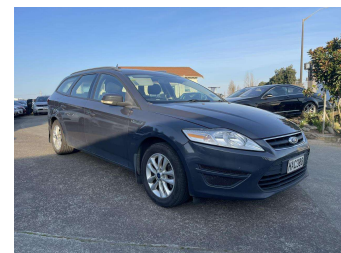

2013 Ford Mondeo Wagon 2.3L NZ New

Purchase Price **\$8,999**

Includes GST
Excludes on-road costs of \$500

Note: A Clean Car fee/rebate does not apply to this vehicle

Finance may be available on this vehicle. Ask one of our friendly staff for more information.

Body Style
5 door, Station Wagon

Odometer
152,000 km

Engine
2300 cc, Internal Combustion

Fuel Type
Petrol

Transmission
Automatic, Front Wheel

Wheels
Factory Alloys

VIN
-

Interior
Black, Cloth