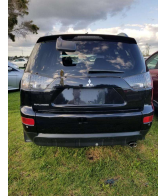

# 2007 Mitsubishi Outlander 4WD BLUETOOTH REAR

### Body

5 door, SUV / 4x4